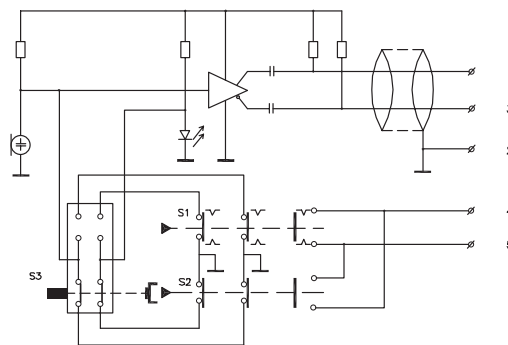

Installation/Configuration Notes

Circuit diagram