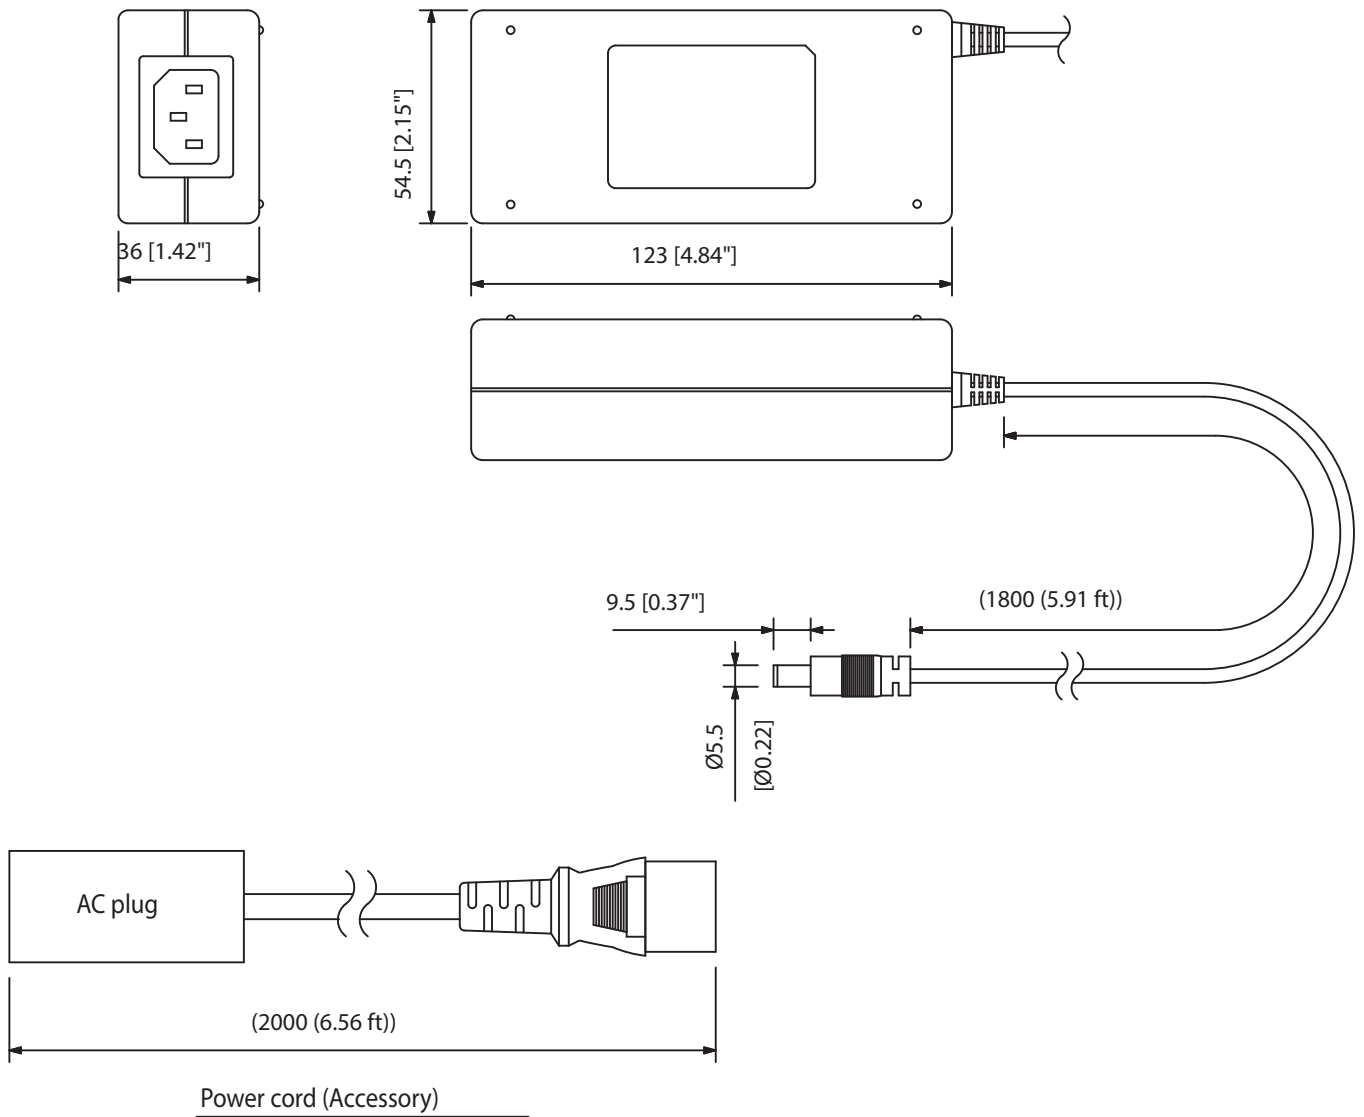

Article number:AD-5000-6 ER

Specifications

Finish	black,
--------	--------

Appearance

Version	AS	CN	ER	UK	US
AC plug					

UNIT:mm SCALE:1/2

Note: Numerical values in parentheses are for reference only.